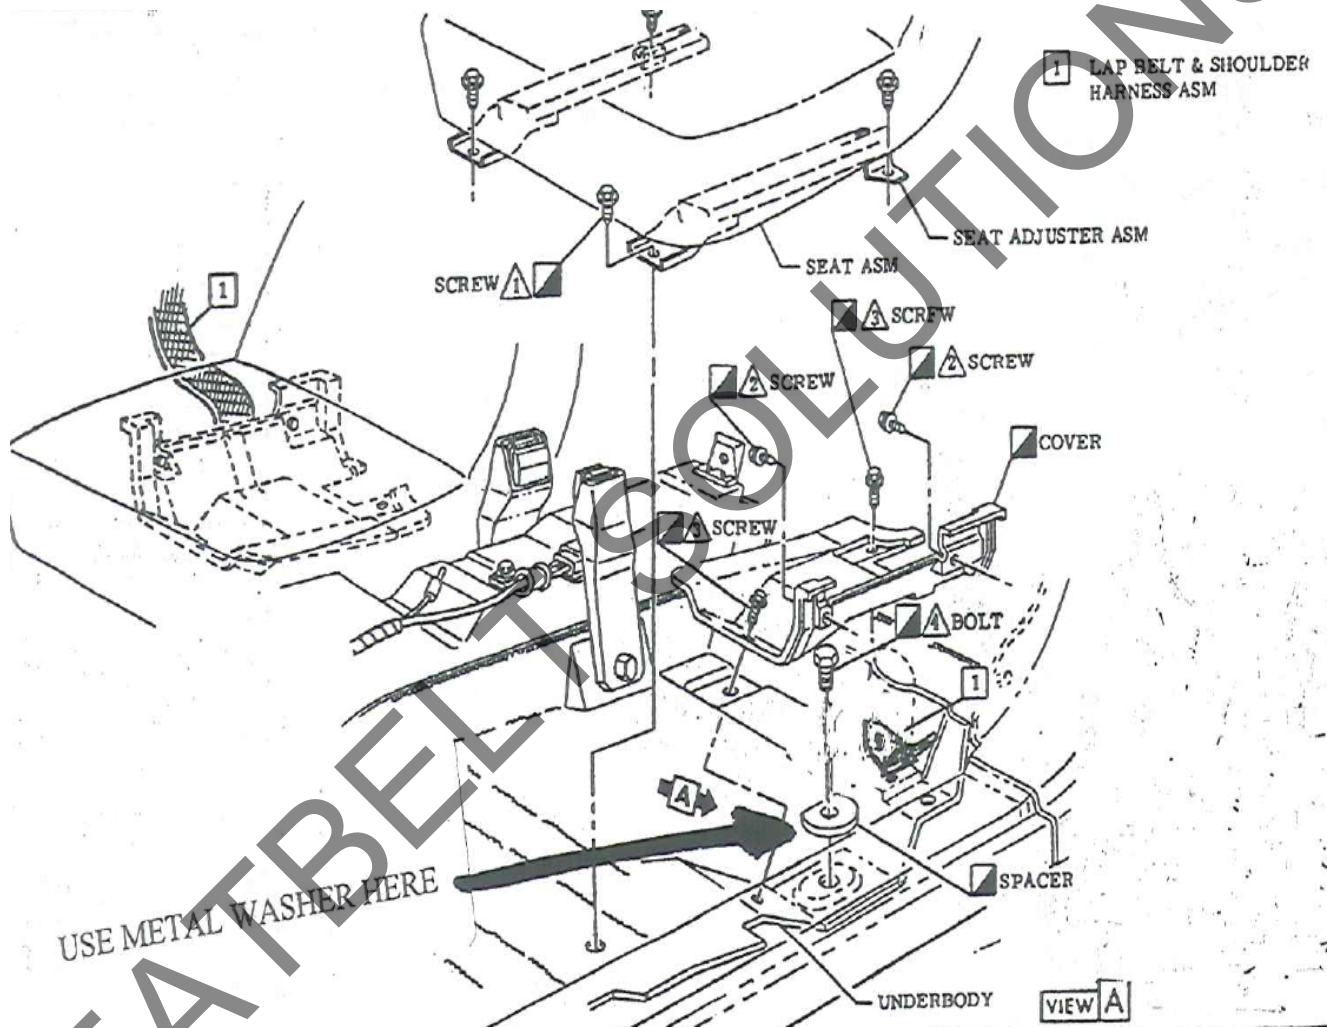

Seatbelt Solutions

"Your Affordable

Solution To Safety"

74-77 Corvette Single Coupe

Technical Support Call 866-904-2358

Reverse Side

74-77 Corvette Single Coupe

Technical Support Call 866-904-2358